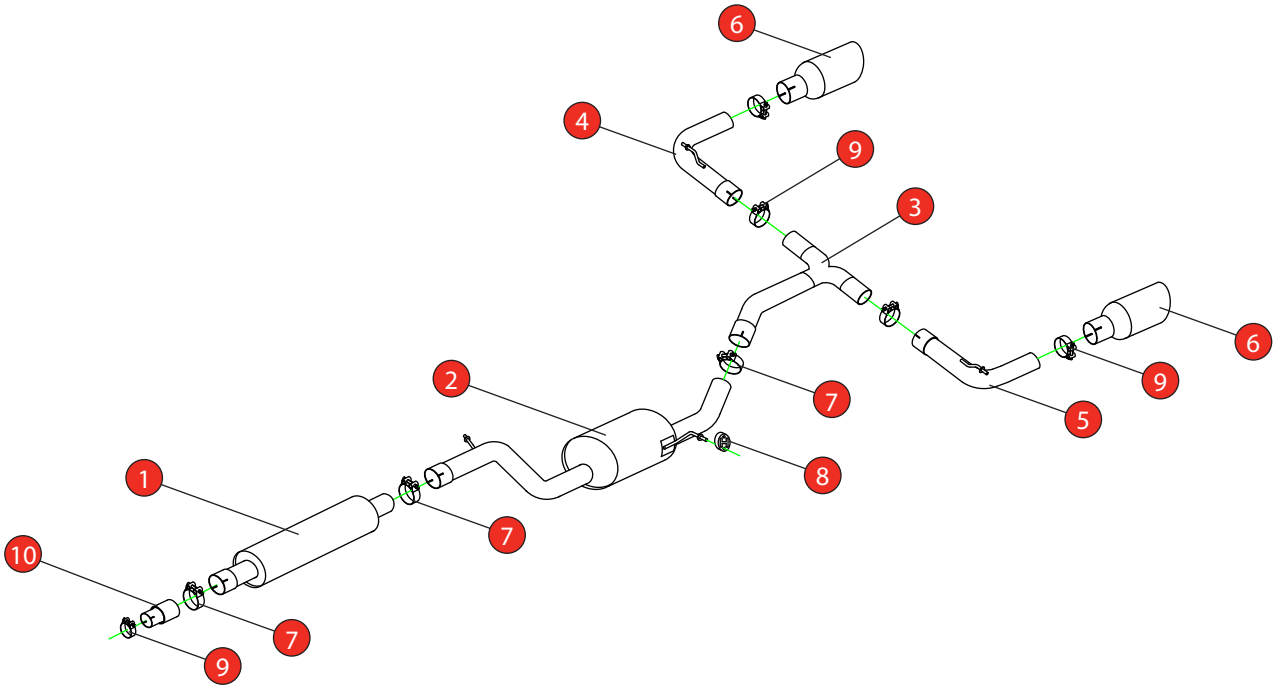

<b>Car</b>	Volkswagen Golf GTi MK7.5 Non-GPF Model	<b>Part No.</b>	SVW056
<b>Year</b>	2017-2019	<b>Fit Kits</b>	318FK
<b>Notes</b>	Where not supplied use original fittings	<b>Features</b>	Pipe Diameter:- 76mm

Estimated Fitting Time: 1 Hour

NO.	PART NO.	DESCRIPTION	QTY
1	642VW	Resonated Front Section	1
2	644VW	Resonated Centre Section	1
3	720VW	'Y' Piece	1
4	778VW	R/H Trim Connecting Pipe	1
5	779VW	L/H Trim Connecting Pipe	1
6	Z023.10061	Ø100mm Polished Daytona Trim	2
<b>Fit Kit</b>			
7	Z016.10062	79mm H/D Clamp	3
8	Z016.10057	Hanging Rubber	1
9	Z016.10063	63-68mm Clamp	5
10	AD01	Adaptor (USE TO FIT TO O.E SYSTEM)	1